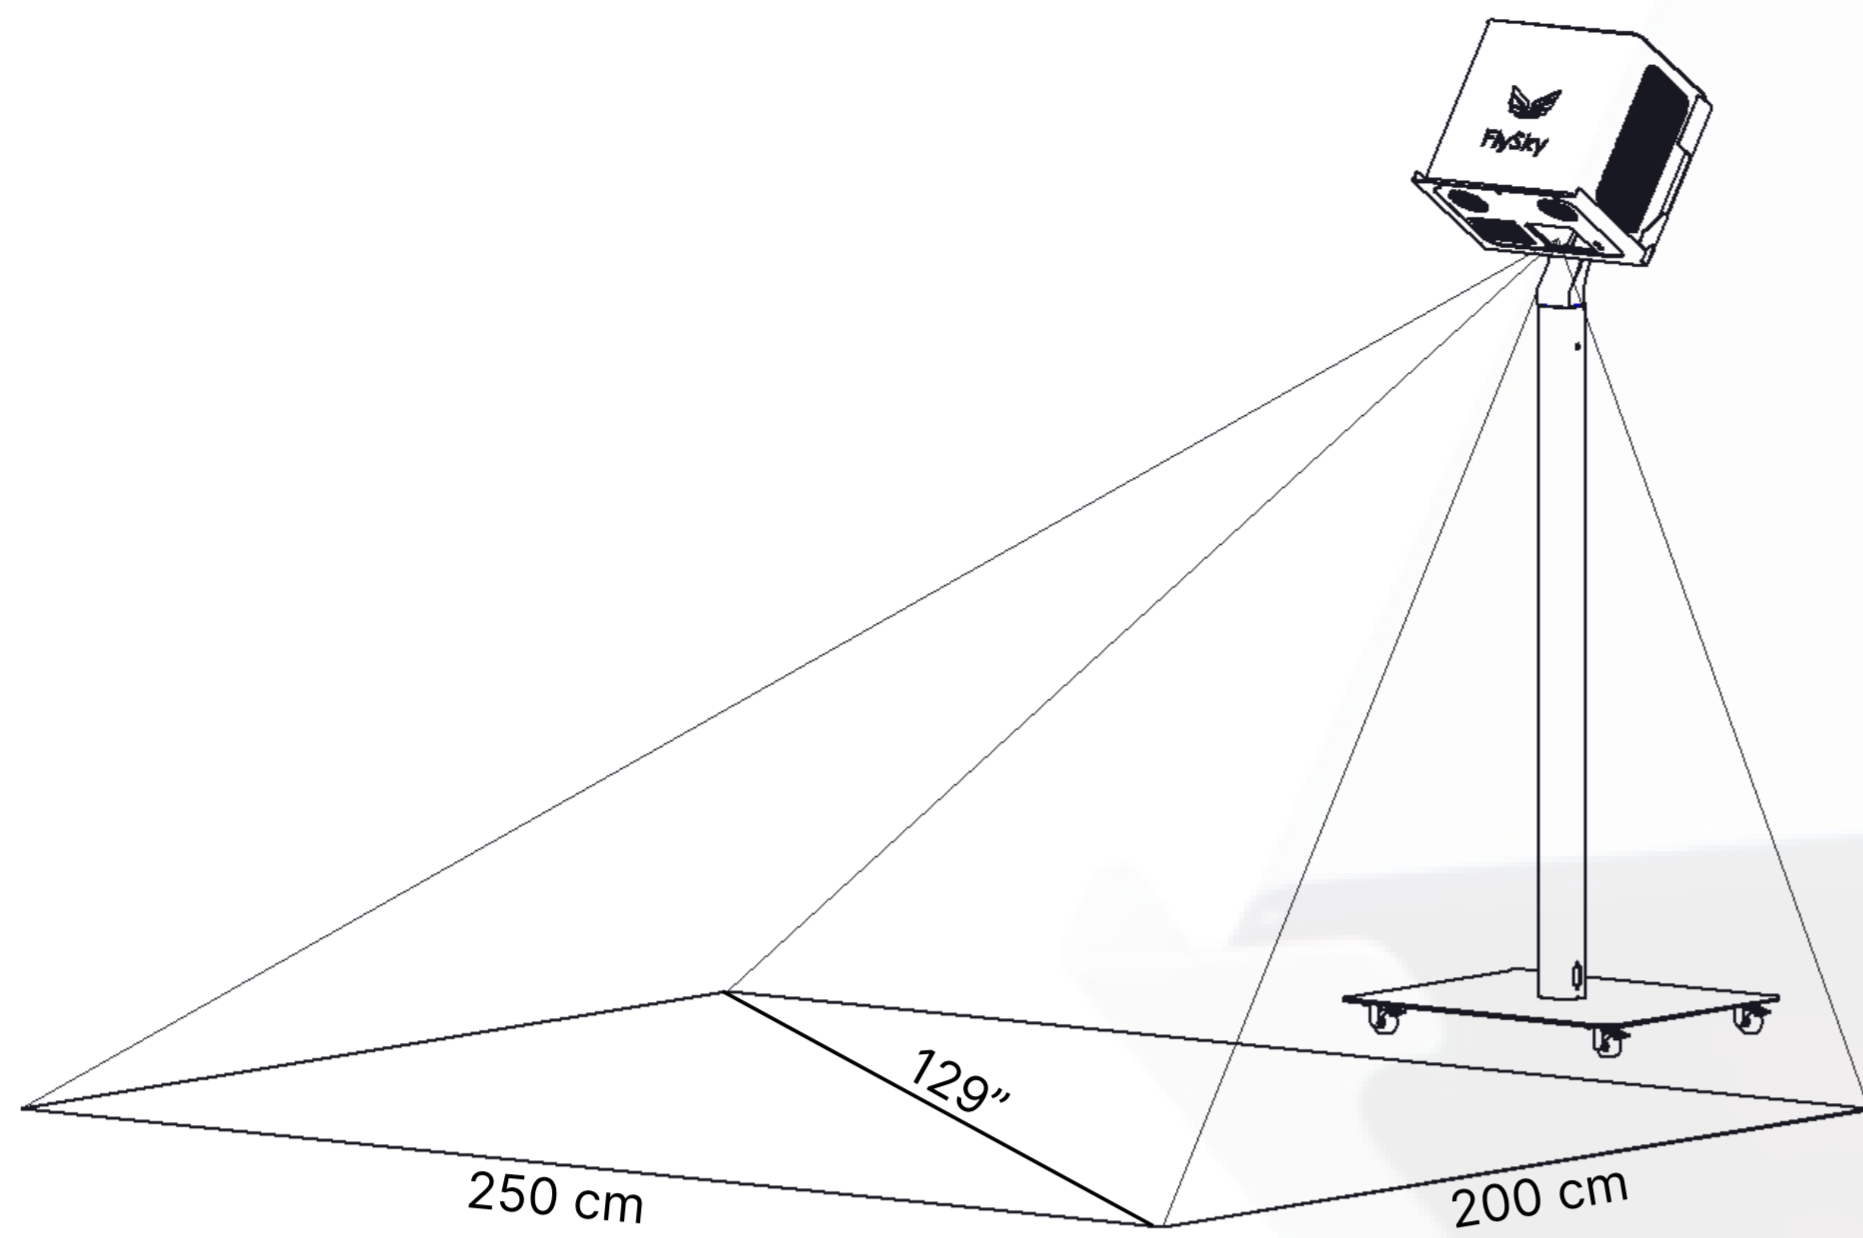

Image brightness: 3600 ANSI Lumen

Set weight: 33 kg

Set height: 155 cm

Number and type of connectors: 1xVGA, 1xUSB, 1xAudio Jack, 1x RJ45

Image size: 104"

CONTENTS	BASIC	EXTRA	PREMIUM
Applications	92	121	138
Remote controls	2	2	2
IR pen	1	1	2
IR pen on extension	×	1 medium	1 medium, 1 long
Puzzle mat	×	×	✓
Bag for accessories	×	×	✓

FlySky GO MAX

Interactive floor on a big mobile stand

Image brightness: 3600 ANSI Lumen

Set weight: 33 kg

Set height: 180 cm

Number and type of connectors: 1xVGA, 1xUSB, 1xAudio Jack, , 1x RJ45

Image size: 129"