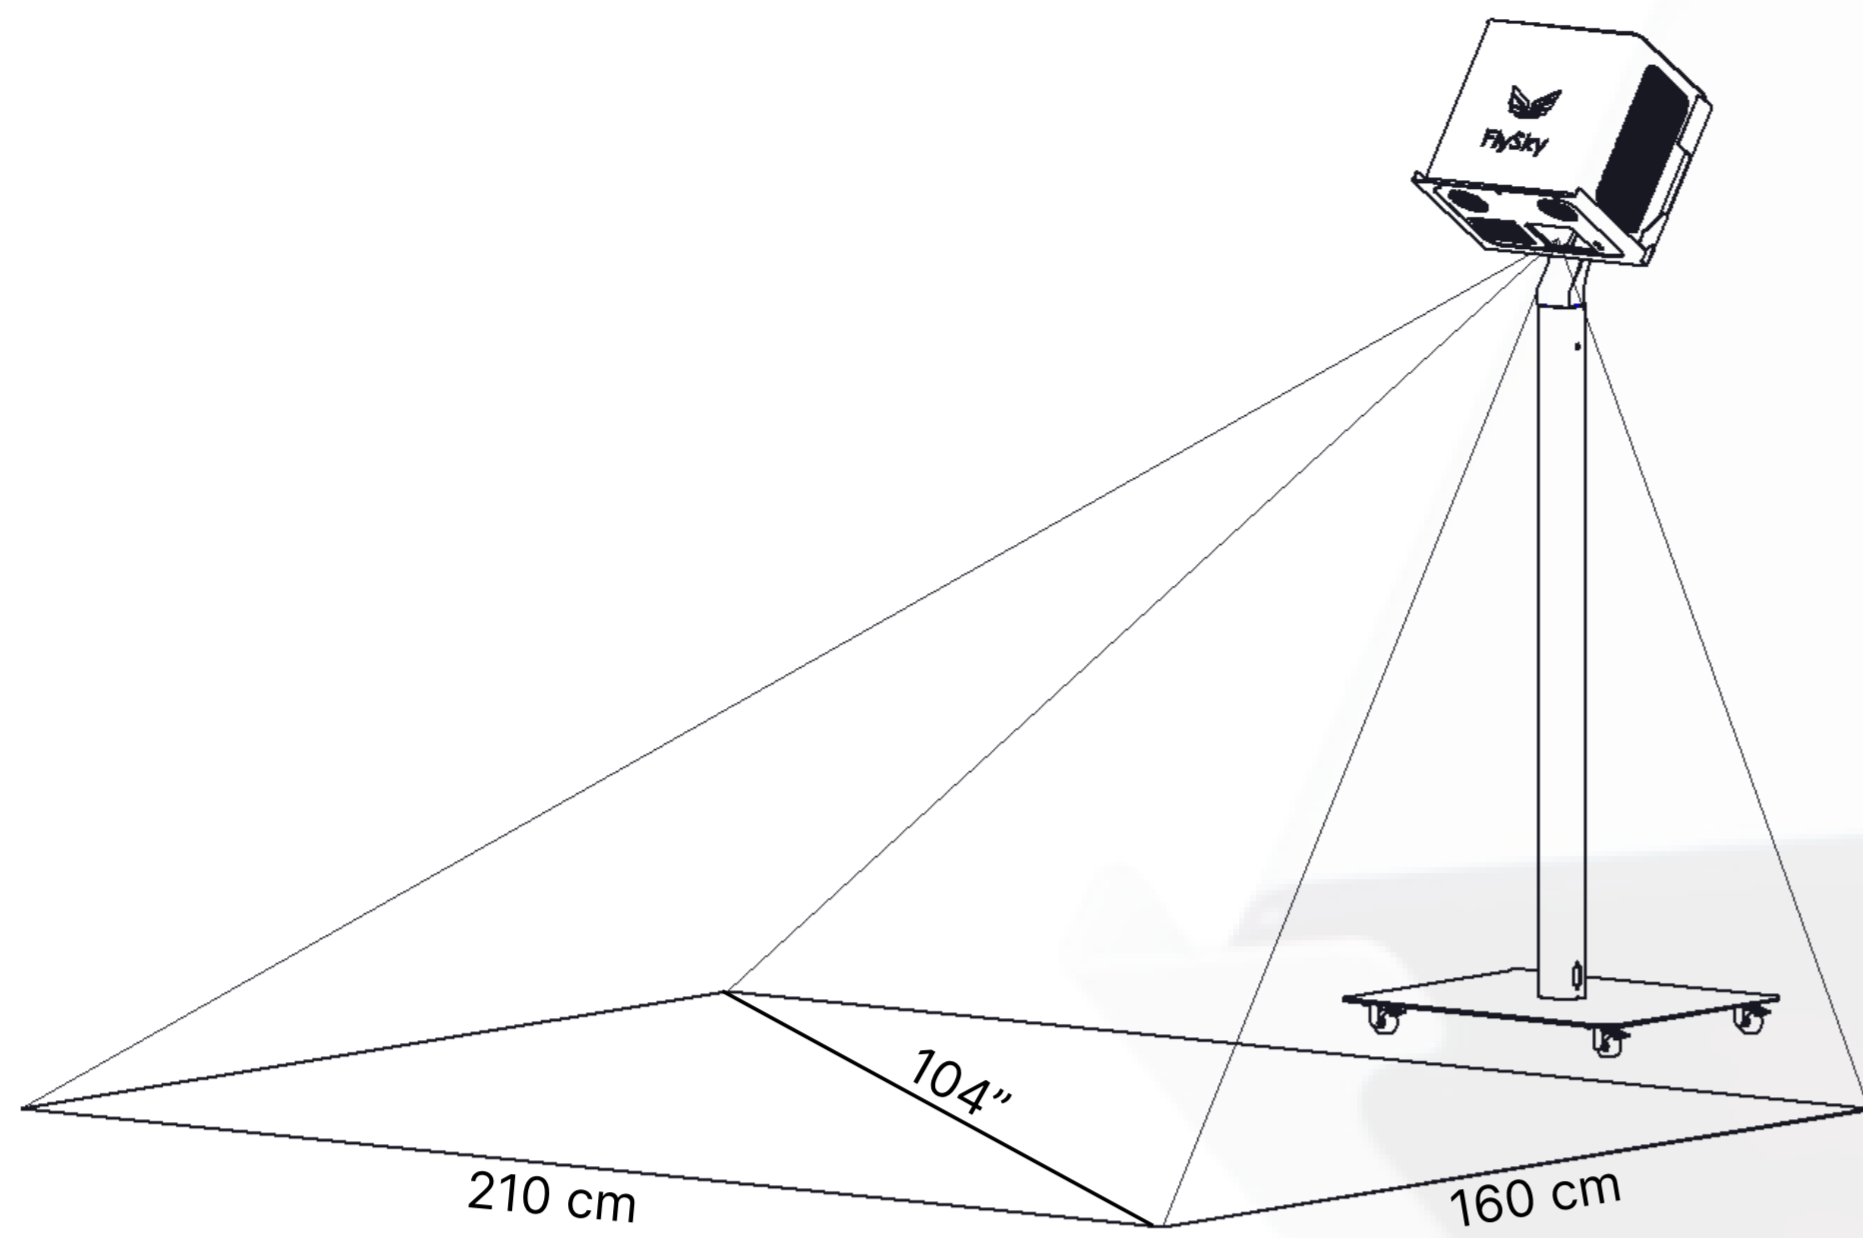

FlySky GO

Interactive floor on a standard mobile stand

Image brightness: 3600 ANSI Lumen

Set weight: 33 kg

Set height: 155 cm

Number and type of connectors: 1xVGA, 1xUSB, 1xAudio Jack, 1x RJ45

Image size: 104"

CONTENTS	BASIC	EXTRA	PREMIUM
Applications	92	121	138
Remote controls	2	2	2
IR pen	1	1	2
IR pen on extension	×	1 medium	1 medium, 1 long
Puzzle mat	×	×	✓
Bag for accessories	×	×	✓